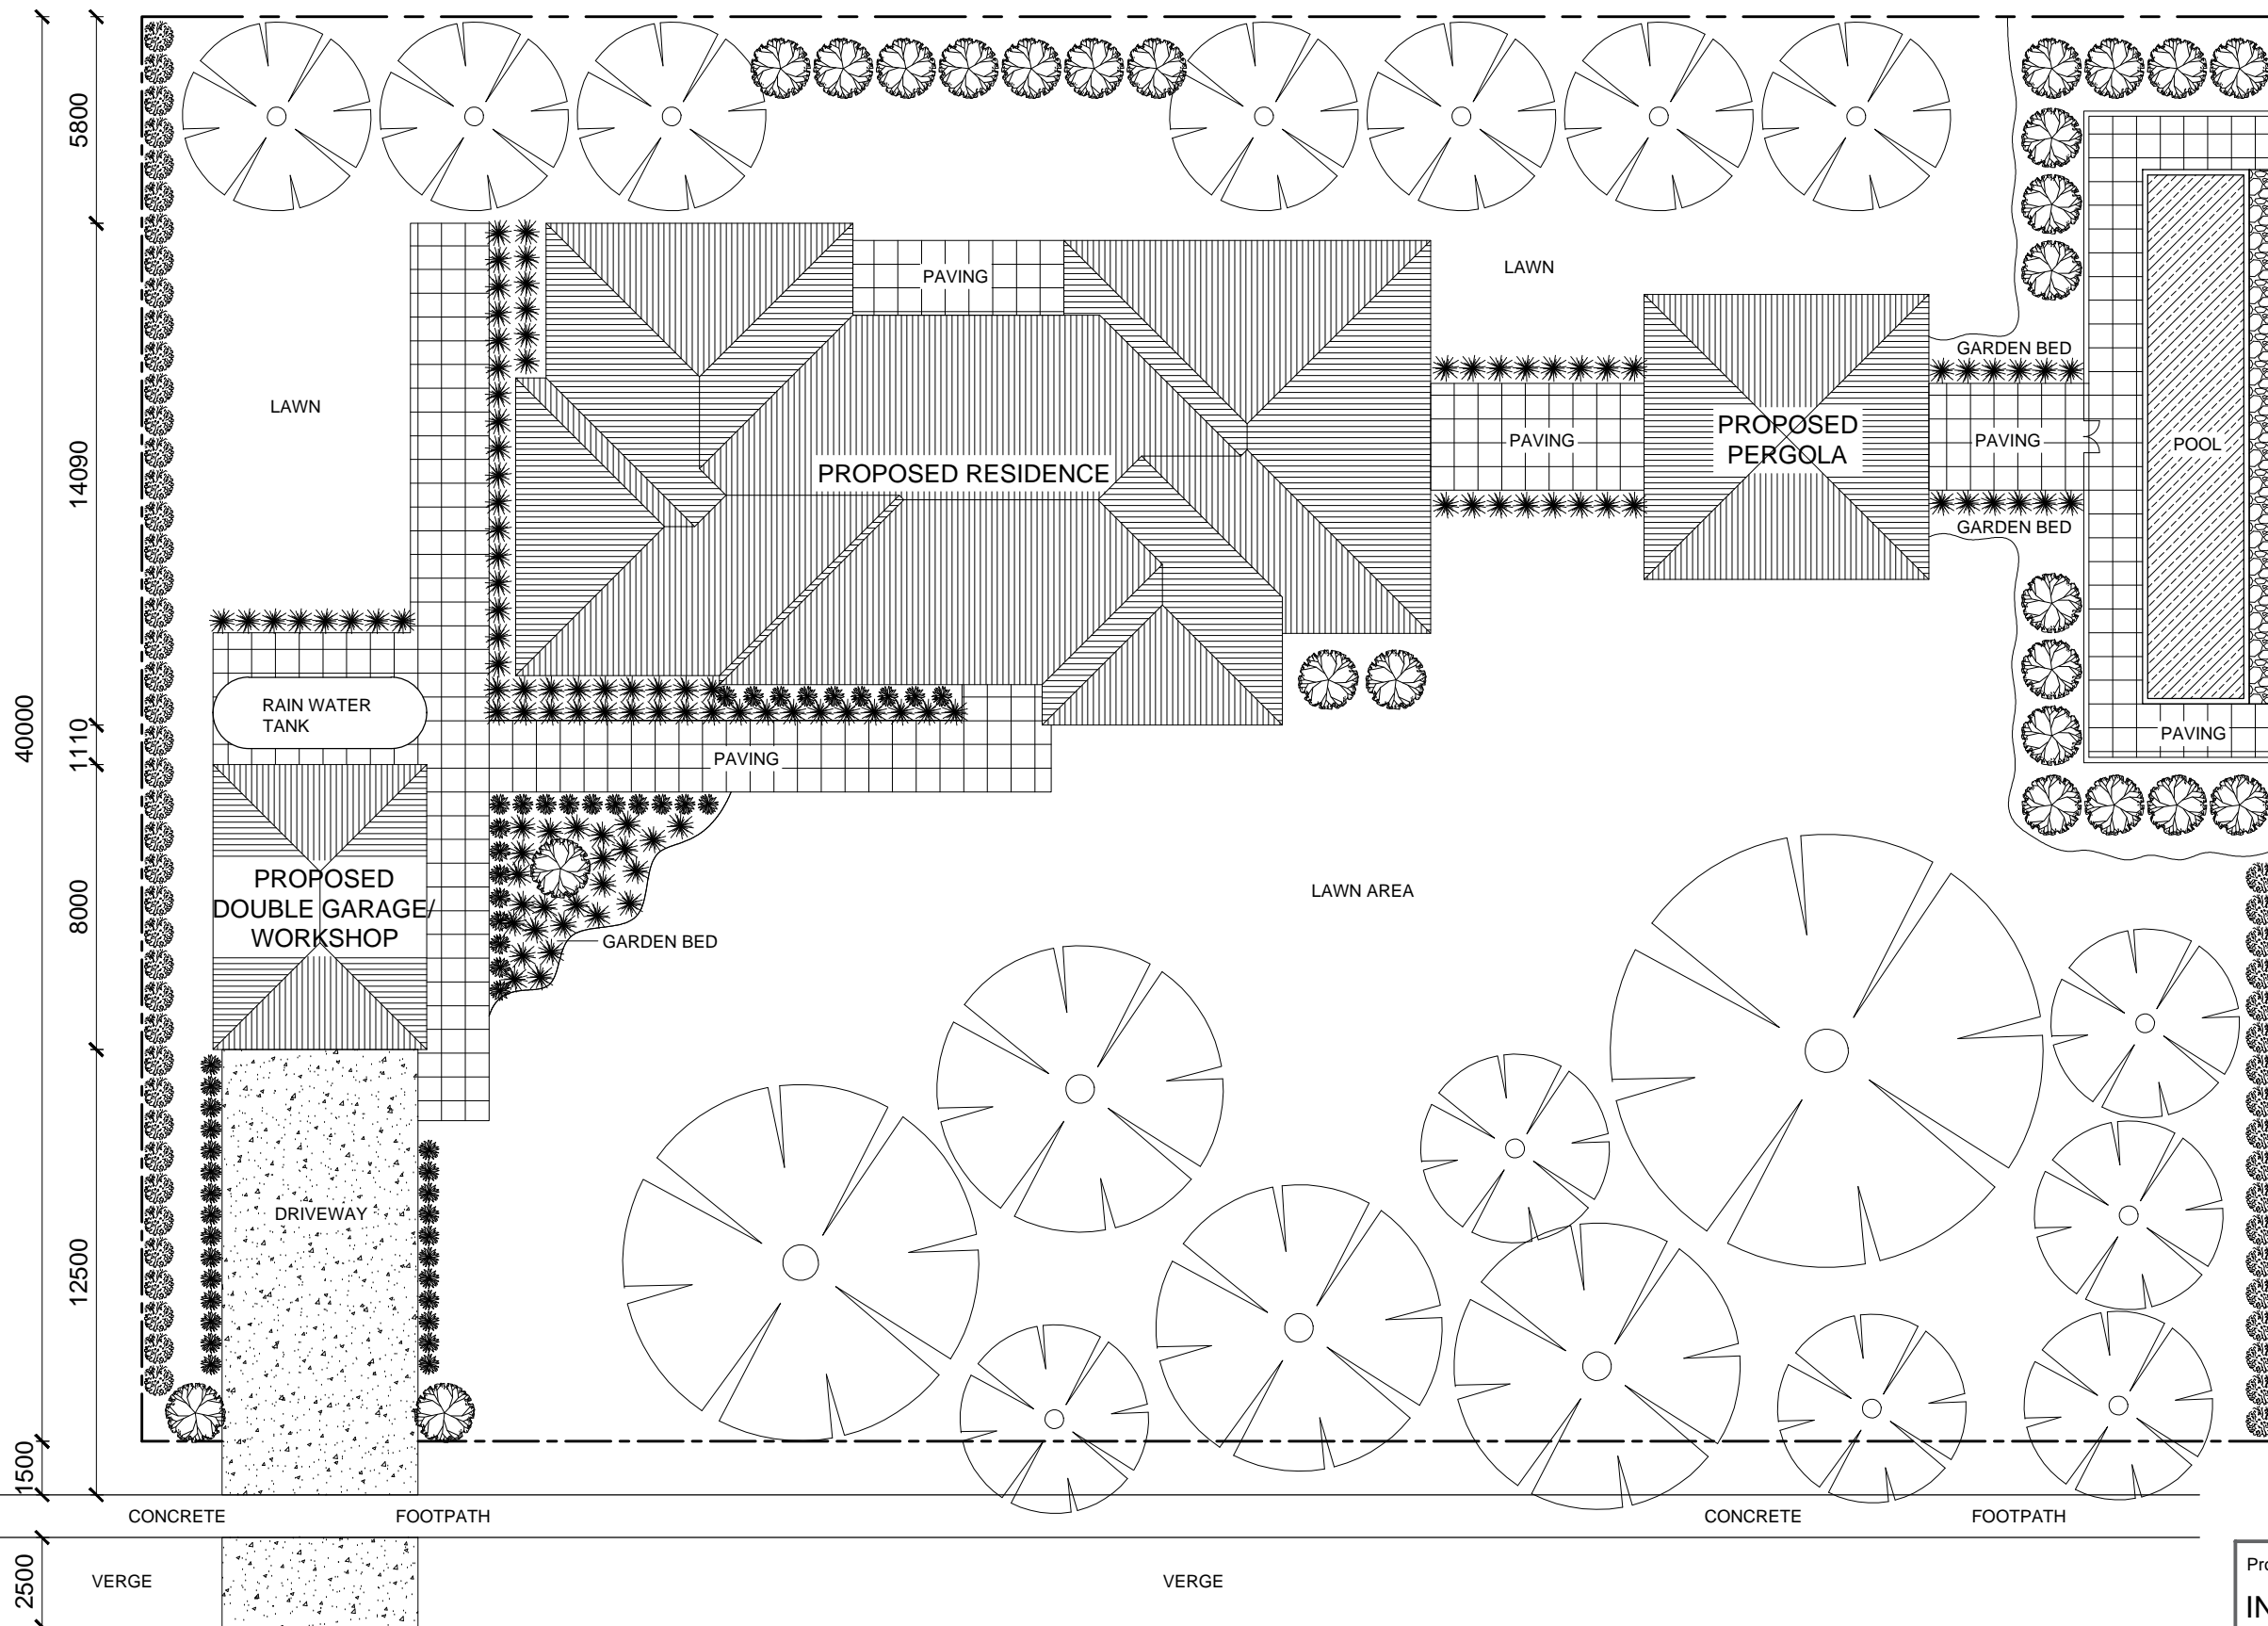

60000

10500

25700

6000

8000

6000

3000

800

5800

14090

4295

15000

**PLANT & TREE LEGEND**

-  LIRIOPE MUSCARI - EVERGREEN GIANTS
-  LOMANDRA LONGFLOIA - TANIKA
-  PHOTINIA HEDGING
-  ORNAMENTAL TREES
-  DECIDUOUS TREE - ACER BUERGERIANUM

**VEGETATION PLAN**  
SCALE 1:200 @ A3

Project Title:		
<b>INTEGRATED HORTICULTURAL SERVICES</b>		
Drawing Title:		
<b>VEGETATION PLAN</b>		
Drawn By:	Checked:	File:
CV	PD	
Drawing Number:	Revision:	Scale:
<b>A01</b>	<b>A</b>	1:200 @ A3
		Date: